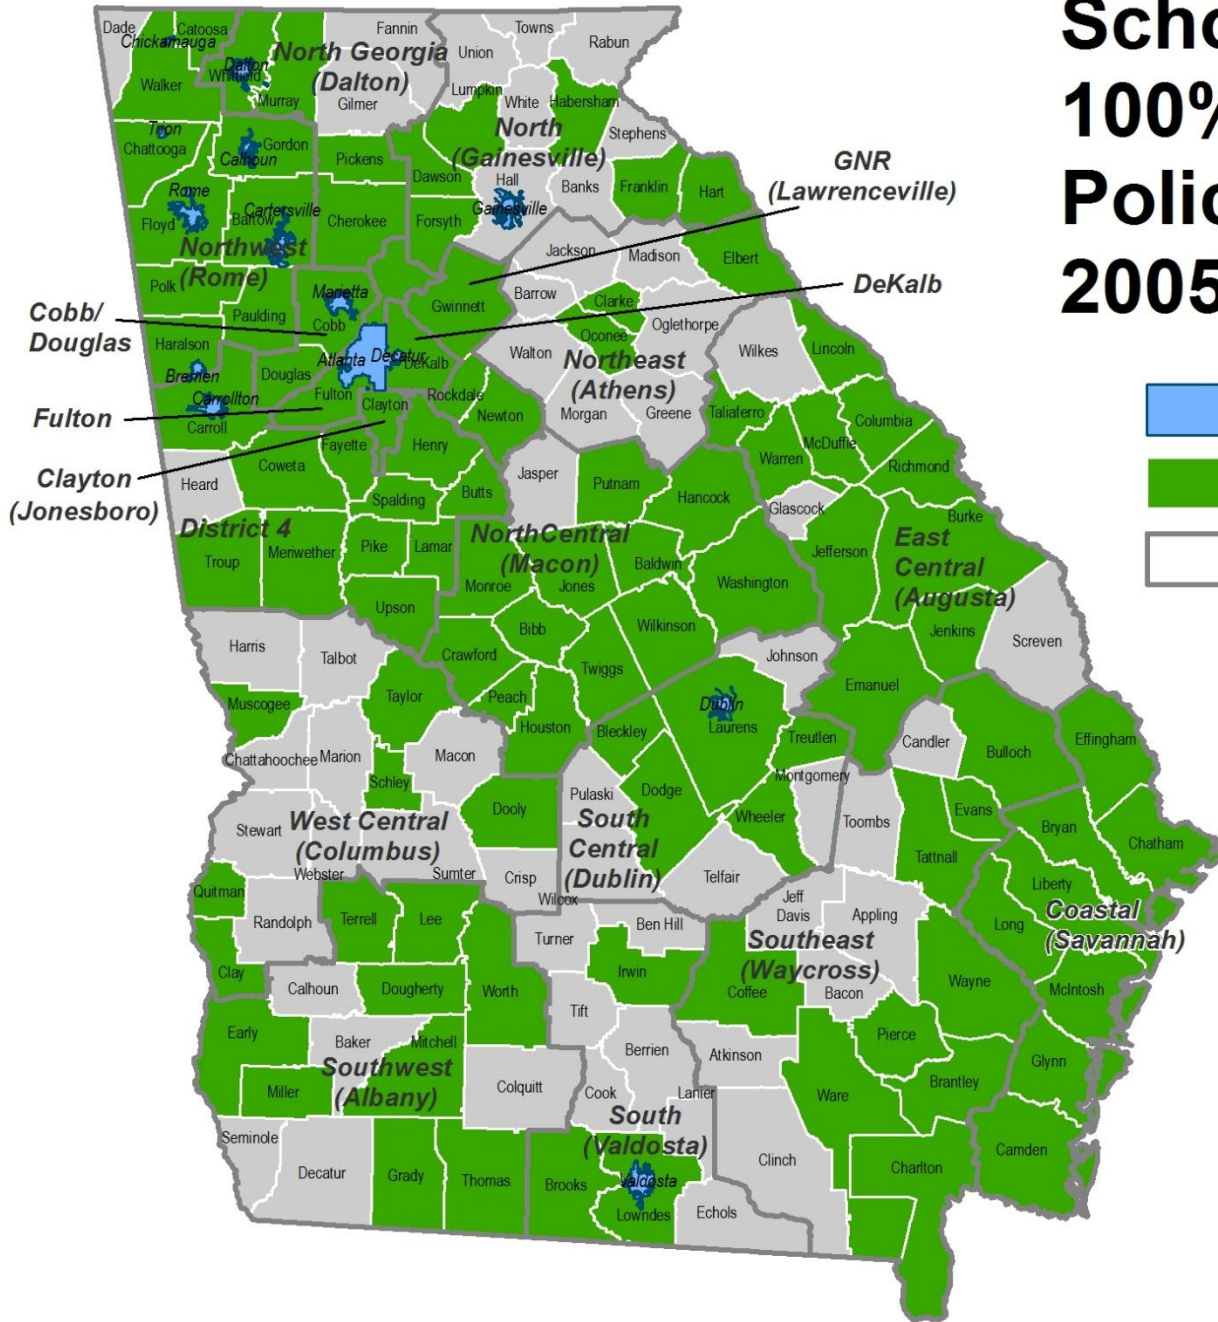

School Districts with 100% Tobacco-Free Policy, Georgia, 2005-2016

- City School Districts
- County School Districts
- Public Health Districts

N=116