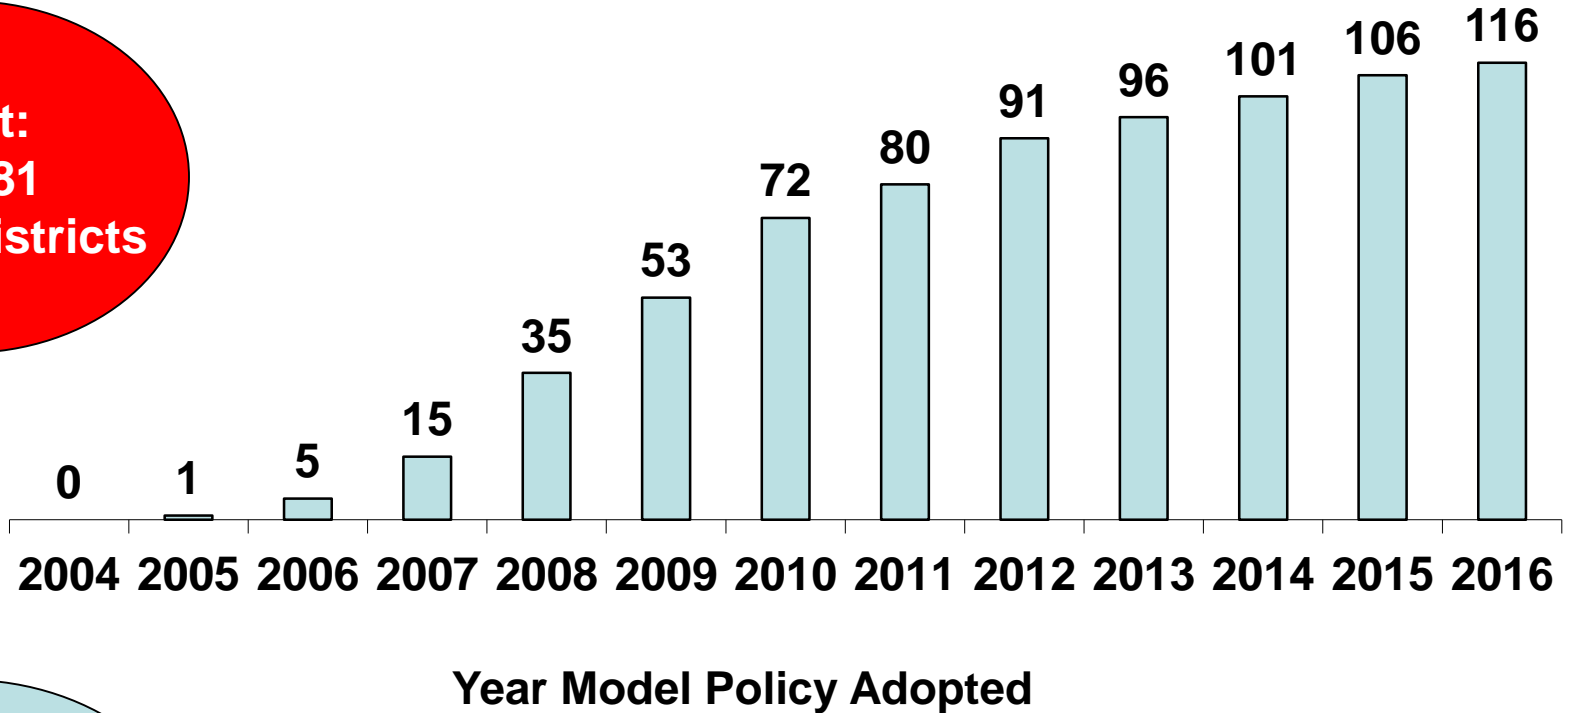

How Much Did We Do?

Cumulative Number of Model Policies Adopted by School Districts in Georgia

**Target:
All 181
School Districts**

1,444,521 youth and thousands of employees from 1,858 schools are covered

Currently, 116 (63%) out of 181 school districts have adopted the model policy.