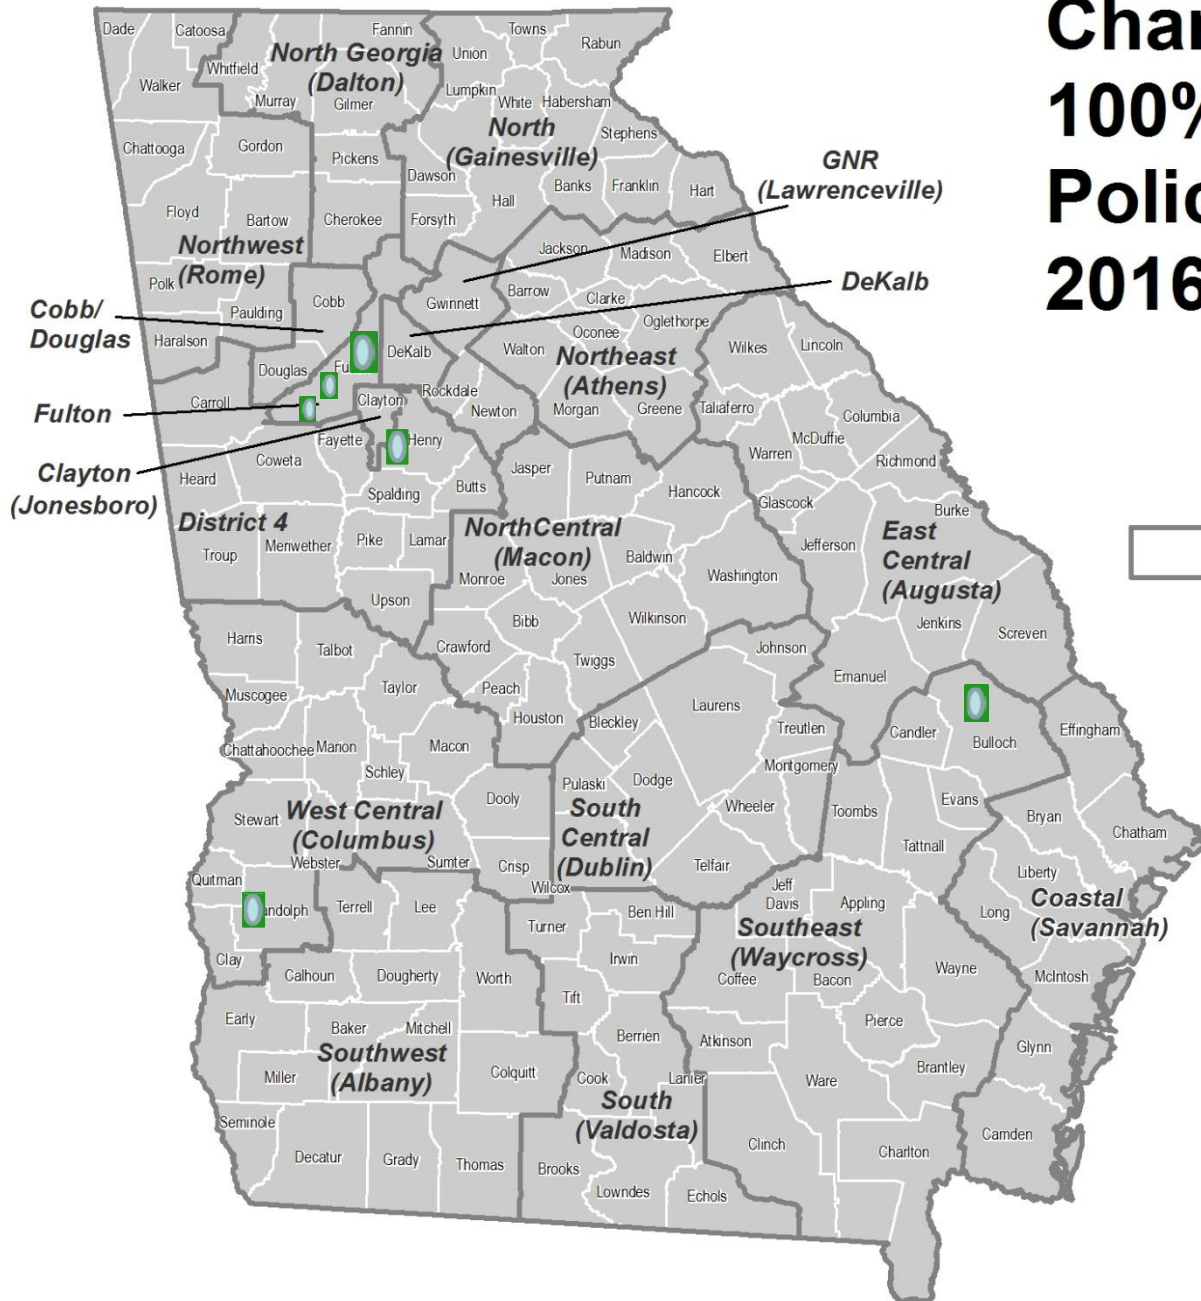

# Tobacco-Free Schools

Updated: September 14, 2016

# Charter Schools with 100% Tobacco-Free Policy, Georgia, 2016

Public Health Districts

6/115 Charter  
Schools