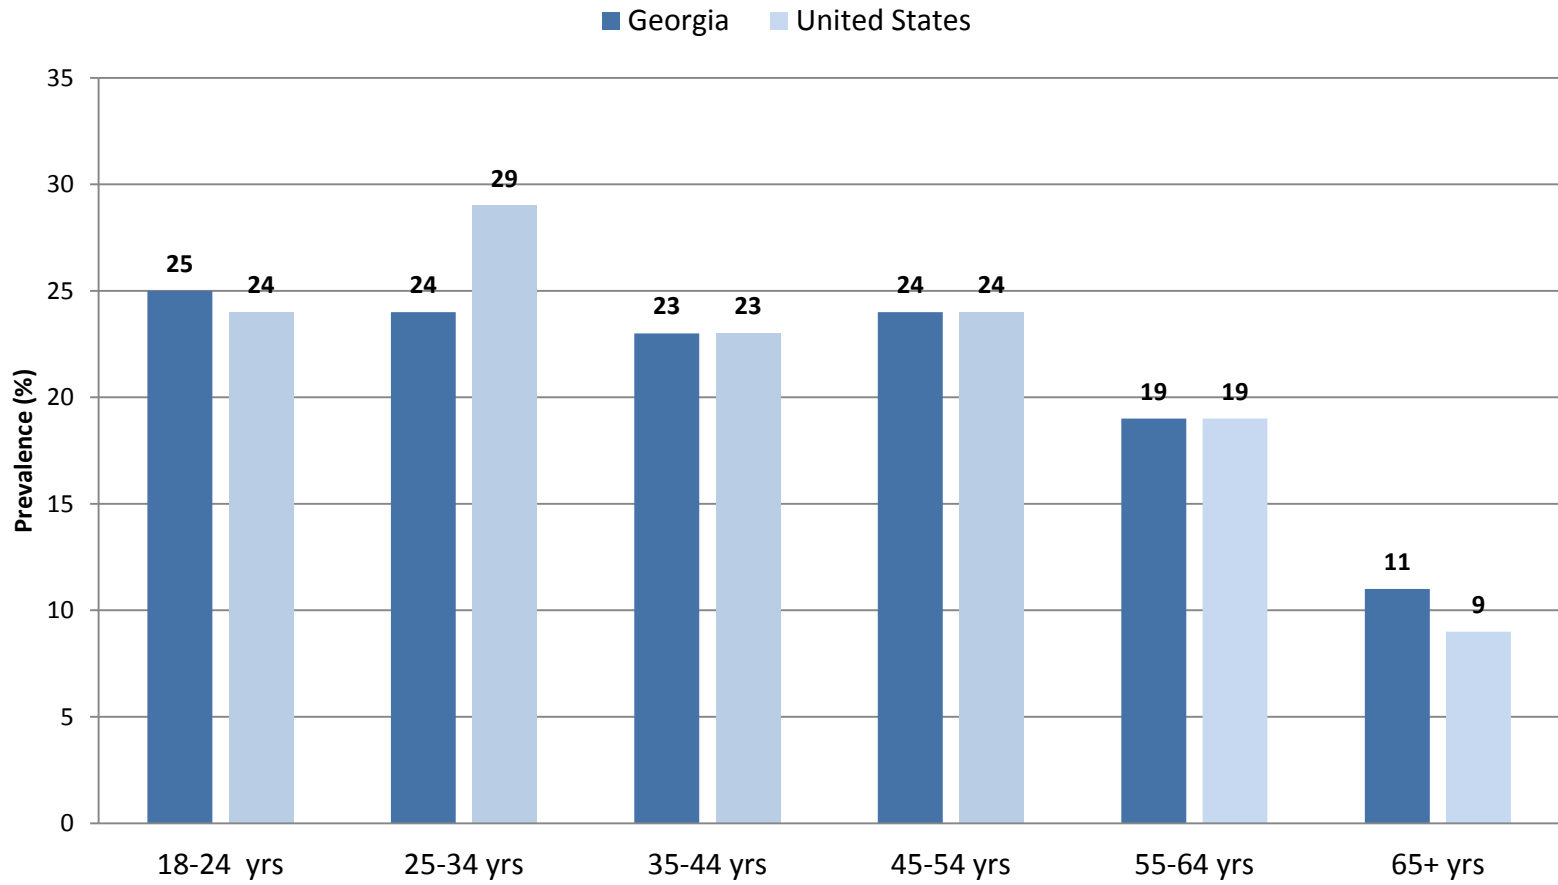

Current Adult Smoking in Georgia by Age, 2011

Reference: 2012 Georgia Adult Tobacco Use Data Summary